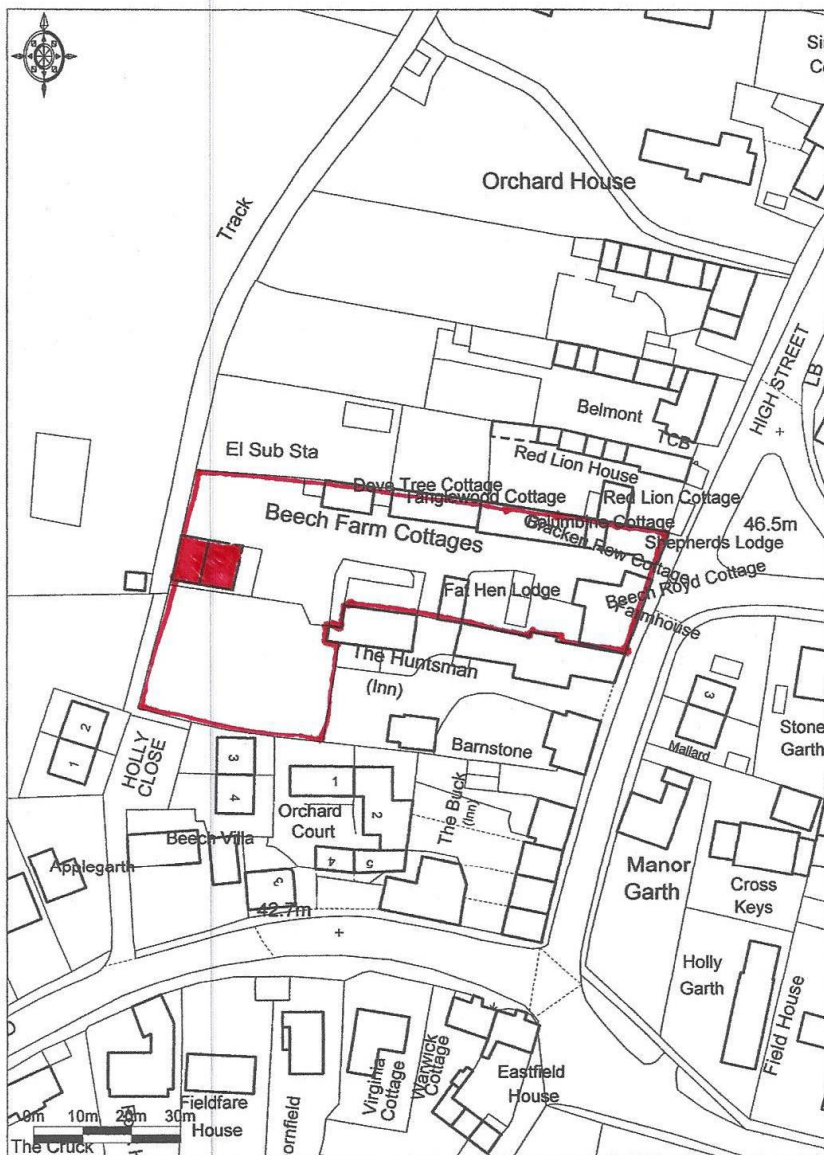

Beech Farm Cottages
Main Street
Wrelton
Pickering
YO18 8PG
1:1250 Location Plan

DESIGN 4 architecture

date valid 05/10/2018